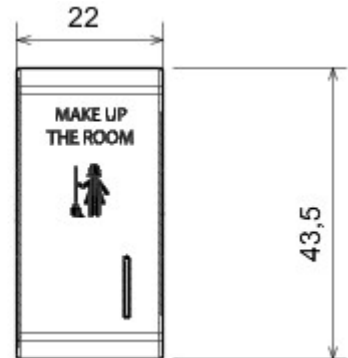

Wide range of control devices, sockets for power supply (conforming to national and international standards) signal pick-up, climate control, comfort management, technical alarm signalling and emergency lighting management. The ChoruSmart modular devices are available in five colours, glossy white, satin white, natural beige, satin black and lacquered titanium and in various sizes from 1/2, 1, 2 and 3 modules. Thanks to the mounting supports for rectangular, square and round boxes, endless combinations can be created with the ChoruSmart range of plates.

Categorie	Vervangbare knop	Knop	Met diffuser
Symbol	MUR	Kleur	Natural satin beige
Standaard	EN 60669-1	Thermospanning met kogel	125 °C
Gloedraadproef	850 °C	Aantal modules	1
Electrocod	140		

### DIMENSIONAL