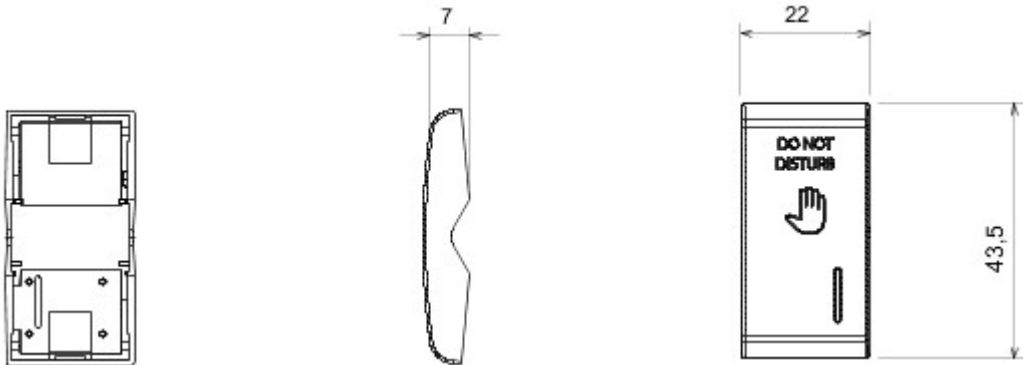

Wide range of control devices, sockets for power supply (conforming to national and international standards) signal pick-up, climate control, comfort management, technical alarm signalling and emergency lighting management. The ChoruSmart modular devices are available in five colours, glossy white, satin white, natural beige, satin black and lacquered titanium and in various sizes from 1/2, 1, 2 and 3 modules. Thanks to the mounting supports for rectangular, square and round boxes, endless combinations can be created with the ChoruSmart range of plates.

Categorie	Vervangbare knop	Knop	Met diffuser
Symbol	DND	Kleur	Natural satin beige
Standaard	EN 60669-1	Thermospanning met kogel	125 °C
Gloeidraadproef	850 °C	Aantal modules	1
Electrocod	140		

DIMENSIONAL