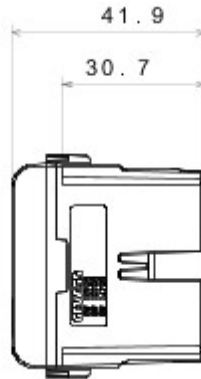

Wide range of control devices, sockets for power supply (conforming to national and international standards) signal pick-up, climate control, comfort management, technical alarm signalling and emergency lighting management. The ChoruSmart modular devices are available in five colours, glossy white, satin white, natural beige, satin black and lacquered titanium and in various sizes from 1/2, 1, 2 and 3 modules. Thanks to the mounting supports for rectangular, square and round boxes, endless combinations can be created with the ChoruSmart range of plates.

### DIMENSIONAL