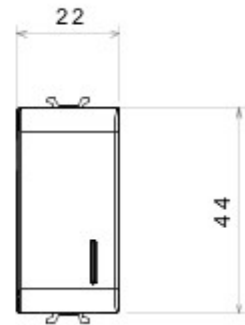

Wide range of control devices, sockets for power supply (conforming to national and international standards) signal pick-up, climate control, comfort management, technical alarm signalling and emergency lighting management. The ChoruSmart modular devices are available in five colours, glossy white, satin white, natural beige, satin black and lacquered titanium and in various sizes from 1/2, 1, 2 and 3 modules. Thanks to the mounting supports for rectangular, square and round boxes, endless combinations can be created with the ChoruSmart range of plates.

### DIMENSIONAL