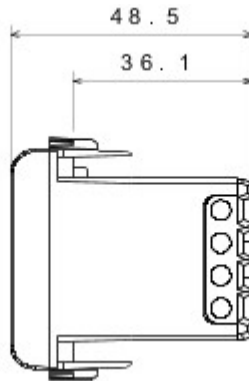

DIMENSIONAL

TECHNICAL SYMBOLOGY

STANDARDS/APPROVALS