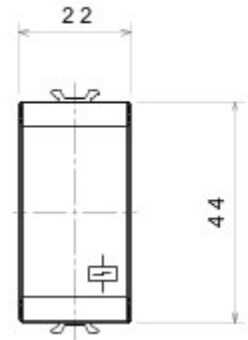

DIMENSIONAL