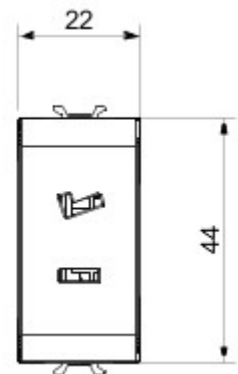

Product Data Sheet

GW13452

CHORUSMART - domestic range

Wide range of control devices, sockets for power supply (conforming to national and international standards) signal pick-up, climate control, comfort management, technical alarm signalling and emergency lighting management. The ChoruSmart modular devices are available in five colours, glossy white, satin white, natural beige, satin black and lacquered titanium and in various sizes from 1/2, 1, 2 and 3 modules. Thanks to the mounting supports for rectangular, square and round boxes, endless combinations can be created with the ChoruSmart range of plates.

Categorie	SELV-aansluiting	Omschrijving	2P - 6 A - 24 V polair
Kleur	Natural satin beige	Voor stekkerpennen	Platte
Aantal modules	1	Electrocod	0131
Materiaal	Technopolymeer		

DIMENSIONAL

STANDARDS/APPROVALS