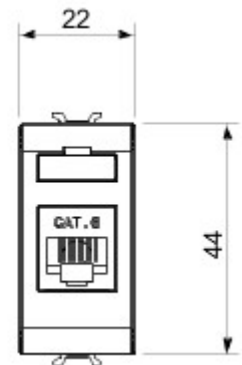

Wide range of control devices, sockets for power supply (conforming to national and international standards) signal pick-up, climate control, comfort management, technical alarm signalling and emergency lighting management. The ChoruSmart modular devices are available in five colours, glossy white, satin white, natural beige, satin black and lacquered titanium and in various sizes from 1/2, 1, 2 and 3 modules. Thanks to the mounting supports for rectangular, square and round boxes, endless combinations can be created with the ChoruSmart range of plates.

Categorie	Data-aansluiting	Omschrijving	RJ45
Kleur	Natural satin beige	Gebruik categorie	6
Kabels	FTP	Verbinding	Zonder gereedschap
Aantal paar	4	Standaard	EN 60603-7-5
Aantal modules	1	Electrocod	3722
Materiaal	Technopolymeer		

### DIMENSIONAL