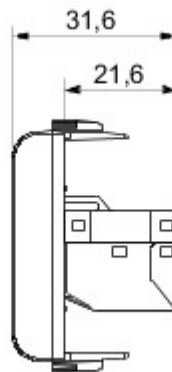

Wide range of control devices, sockets for power supply (conforming to national and international standards) signal pick-up, climate control, comfort management, technical alarm signalling and emergency lighting management. The ChoruSmart modular devices are available in five colours, glossy white, satin white, natural beige, satin black and lacquered titanium and in various sizes from 1/2, 1, 2 and 3 modules. Thanks to the mounting supports for rectangular, square and round boxes, endless combinations can be created with the ChoruSmart range of plates.

Categorie	Data-aansluiting	Omschrijving	RJ45
Kleur	Natural satin beige	Gebruik categorie	6
Kabels	FTP	Verbinding	Zonder gereedschap
Aantal paar	4	Standaard	EN 60603-7-5
Aantal modules	1	Electrocod	3722
Materiaal	Technopolymeer		

### DIMENSIONAL