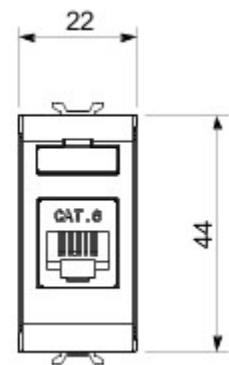

Wide range of control devices, sockets for power supply (conforming to national and international standards) signal pick-up, climate control, comfort management, technical alarm signalling and emergency lighting management. The ChoruSmart modular devices are available in five colours, glossy white, satin white, natural beige, satin black and lacquered titanium and in various sizes from 1/2, 1, 2 and 3 modules. Thanks to the mounting supports for rectangular, square and round boxes, endless combinations can be created with the ChoruSmart range of plates.

Categorie	Data-aansluiting	Omschrijving	RJ45
Kleur	Natural satin beige	Gebruik categorie	6
Kabels	UTP	Verbinding	Zonder gereedschap
Aantal paar	4	Standaard	EN 60603-7-4
Aantal modules	1	Electrocod	3722
Materiaal	Technopolymeer		

### DIMENSIONAL