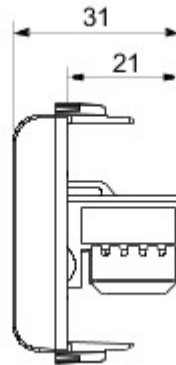

Wide range of control devices, sockets for power supply (conforming to national and international standards) signal pick-up, climate control, comfort management, technical alarm signalling and emergency lighting management. The ChoruSmart modular devices are available in five colours, glossy white, satin white, natural beige, satin black and lacquered titanium and in various sizes from 1/2, 1, 2 and 3 modules. Thanks to the mounting supports for rectangular, square and round boxes, endless combinations can be created with the ChoruSmart range of plates.

Categorie	Data-aansluiting	Omschrijving	RJ45
Kleur	Natural satin beige	Gebruik categorie	6
Kabels	UTP	Verbinding	Zonder gereedschap
Aantal paar	4	Standaard	EN 60603-7-4
Aantal modules	1	Electrocod	3722
Materiaal	Technopolymeer		

### DIMENSIONAL