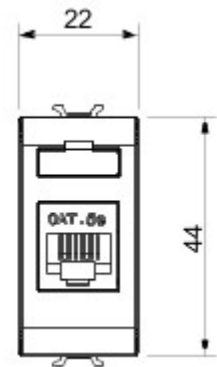

DIMENSIONAL

STANDARDS/APPROVALS

GEWISS S.p.A. Via A. Volta, 1
24069 Cenate Sotto - Bergamo - Italy
tel. +39 035 94 61 11 fax +39 035 94 69 09

www.gewiss.com
sat@gewiss.com
Last update 28/04/2024

Data, measures, designs and pictures are shown only as informative purposes, and could be changed without previous notice