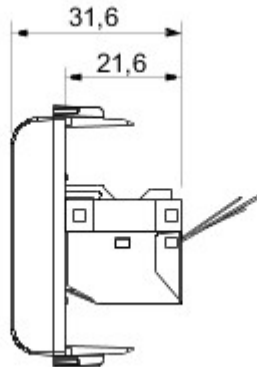

DIMENSIONAL

STANDARDS/APPROVALS

GEWISS S.p.A. Via A. Volta, 1
24069 Cenate Sotto - Bergamo - Italy
tel. +39 035 94 61 11 fax +39 035 94 69 09

www.gewiss.com
sat@gewiss.com
Last update 28/04/2024

Data, measures, designs and pictures are shown only as informative purposes, and could be changed without previous notice