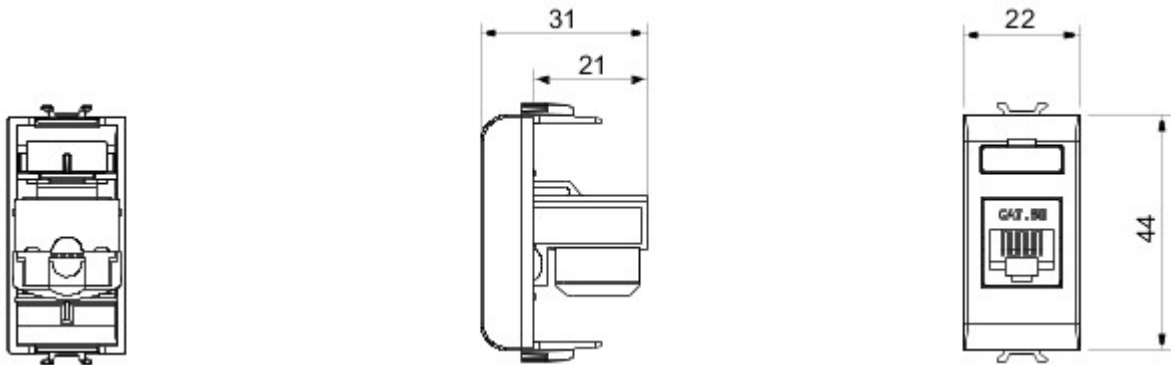

Wide range of control devices, sockets for power supply (conforming to national and international standards) signal pick-up, climate control, comfort management, technical alarm signalling and emergency lighting management. The ChoruSmart modular devices are available in five colours, glossy white, satin white, natural beige, satin black and lacquered titanium and in various sizes from 1/2, 1, 2 and 3 modules. Thanks to the mounting supports for rectangular, square and round boxes, endless combinations can be created with the ChoruSmart range of plates.

Categorie	Data-aansluiting	Omschrijving	RJ45
Kleur	Natural satin beige	Gebruik categorie	5e
Kabels	UTP	Verbinding	Zonder gereedschap
Aantal paar	4	Standaard	EN 60603-7-2
Aantal modules	1	Electrocod	3722
Materiaal	Technopolymeer		

### DIMENSIONAL