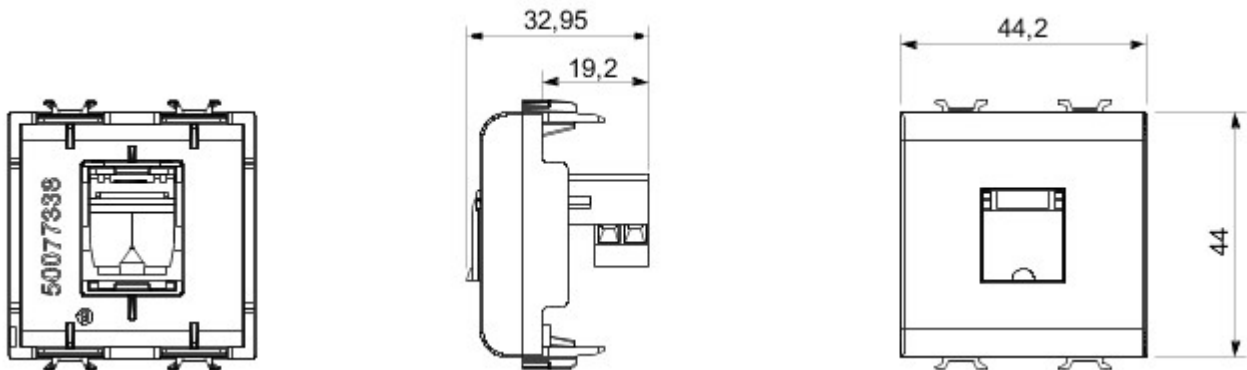

Wide range of control devices, sockets for power supply (conforming to national and international standards) signal pick-up, climate control, comfort management, technical alarm signalling and emergency lighting management. The ChoruSmart modular devices are available in five colours, glossy white, satin white, natural beige, satin black and lacquered titanium and in various sizes from 1/2, 1, 2 and 3 modules. Thanks to the mounting supports for rectangular, square and round boxes, endless combinations can be created with the ChoruSmart range of plates.

Categorie	Telefooncontactdoos	Omschrijving	RJ11
Kleur	Natural satin beige	Verbinding	Schroefklemmen
Aantal modules	2	Electrocod	3721
Materiaal	Technopolymeer		

### DIMENSIONAL