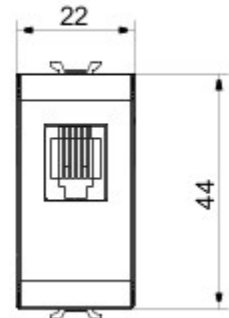

Wide range of control devices, sockets for power supply (conforming to national and international standards) signal pick-up, climate control, comfort management, technical alarm signalling and emergency lighting management. The ChoruSmart modular devices are available in five colours, glossy white, satin white, natural beige, satin black and lacquered titanium and in various sizes from 1/2, 1, 2 and 3 modules. Thanks to the mounting supports for rectangular, square and round boxes, endless combinations can be created with the ChoruSmart range of plates.

Categorie	Telefooncontactdoos	Omschrijving	RJ11
Kleur	Natural satin beige	Verbinding	Schroefklemmen
Aantal modules	1	Electrocod	3720
Materiaal	Technopolymeer		

DIMENSIONAL

STANDARDS/APPROVALS

GEWISS S.p.A. Via A. Volta, 1
24069 Cenate Sotto - Bergamo - Italy
tel. +39 035 94 61 11 fax +39 035 94 69 09