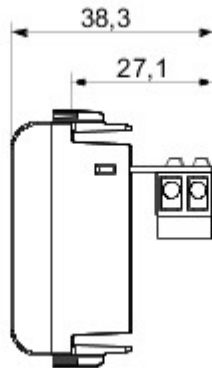

Wide range of control devices, sockets for power supply (conforming to national and international standards) signal pick-up, climate control, comfort management, technical alarm signalling and emergency lighting management. The ChoruSmart modular devices are available in five colours, glossy white, satin white, natural beige, satin black and lacquered titanium and in various sizes from 1/2, 1, 2 and 3 modules. Thanks to the mounting supports for rectangular, square and round boxes, endless combinations can be created with the ChoruSmart range of plates.

Categorie	Telefooncontactdoos	Omschrijving	RJ11
Kleur	Natural satin beige	Verbinding	Schroefklemmen
Aantal modules	1	Electrocod	3720
Materiaal	Technopolymeer		

DIMENSIONAL

STANDARDS/APPROVALS

GEWISS S.p.A. Via A. Volta, 1
24069 Cenate Sotto - Bergamo - Italy
tel. +39 035 94 61 11 fax +39 035 94 69 09