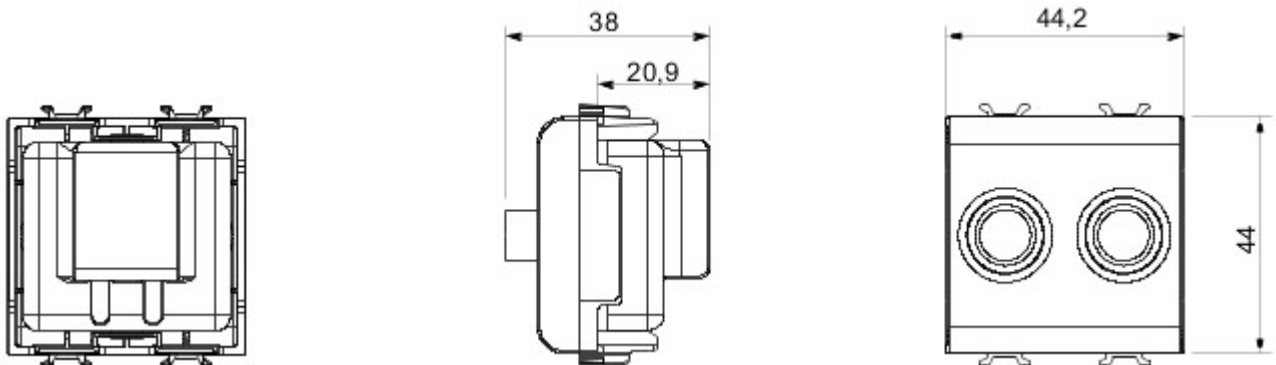

Wide range of control devices, sockets for power supply (conforming to national and international standards) signal pick-up, climate control, comfort management, technical alarm signalling and emergency lighting management. The ChoruSmart modular devices are available in five colours, glossy white, satin white, natural beige, satin black and lacquered titanium and in various sizes from 1/2, 1, 2 and 3 modules. Thanks to the mounting supports for rectangular, square and round boxes, endless combinations can be created with the ChoruSmart range of plates.

Categorie	TV/SAT-contactdoos	Omschrijving	Direct
Kleur	Natural satin beige	Verzwakking	0 dB
Connectoren	TV-SAT	Standaard	EN 60728-4; IEC 61169-2; IEC 61169-24
Aantal modules	2	Cable fixing	Met schroef
Case	Pressure casting zamak metal body	Electrocod	0131
Materiaal	Technopolymeer		

### DIMENSIONAL