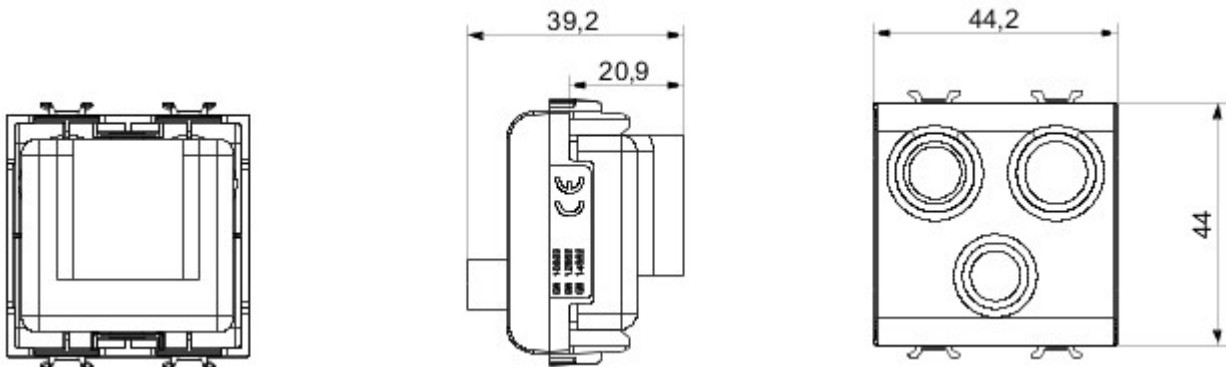

DIMENSIONAL

STANDARDS/APPROVALS

GEWISS S.p.A. Via A. Volta, 1
24069 Cenate Sotto - Bergamo - Italy
tel. +39 035 94 61 11 fax +39 035 94 69 09

www.gewiss.com
sat@gewiss.com
Last update 30/04/2024

Data, measures, designs and pictures are shown only as informative purposes, and could be changed without previous notice