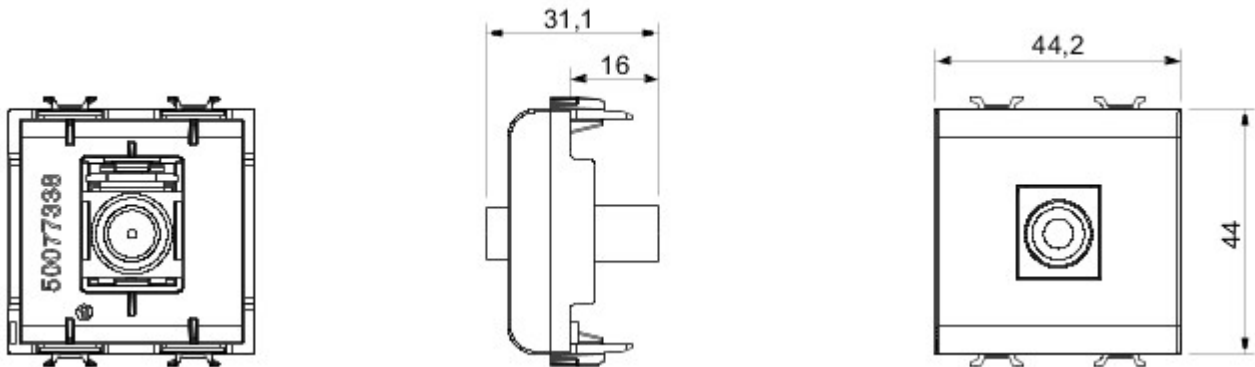

DIMENSIONAL

STANDARDS/APPROVALS

GEWISS S.p.A. Via A. Volta, 1
24069 Cenate Sotto - Bergamo - Italy
tel. +39 035 94 61 11 fax +39 035 94 69 09

www.gewiss.com
sat@gewiss.com
Last update 29/04/2024

Data, measures, designs and pictures are shown only as informative purposes, and could be changed without previous notice