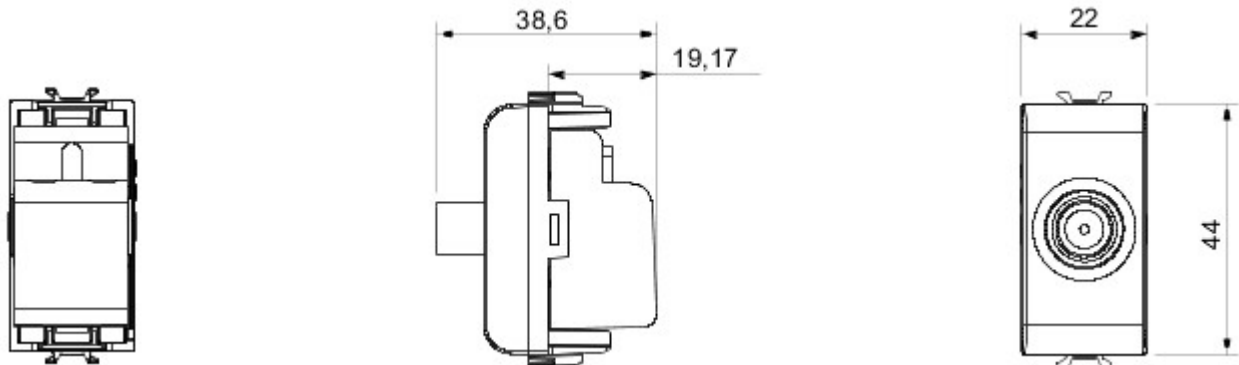

Wide range of control devices, sockets for power supply (conforming to national and international standards) signal pick-up, climate control, comfort management, technical alarm signalling and emergency lighting management. The ChoruSmart modular devices are available in five colours, glossy white, satin white, natural beige, satin black and lacquered titanium and in various sizes from 1/2, 1, 2 and 3 modules. Thanks to the mounting supports for rectangular, square and round boxes, endless combinations can be created with the ChoruSmart range of plates.

Categorie	TV/SAT-contactdoos	Omschrijving	Doorsteekstelsysteem
Kleur	Natural satin beige	Verzwakking	10 dB
Frequentie	5-2400 MHz	Plaat	Klasse A
Voor connector type	F-vrouwelijk	Standaard	EN 60728-4; IEC 61169-24
Aantal modules	1	Cable fixing	Met schroef
Case	Pressure casting zamak metal body	Electrocod	0131
Materiaal	Technopolymeer		

### DIMENSIONAL