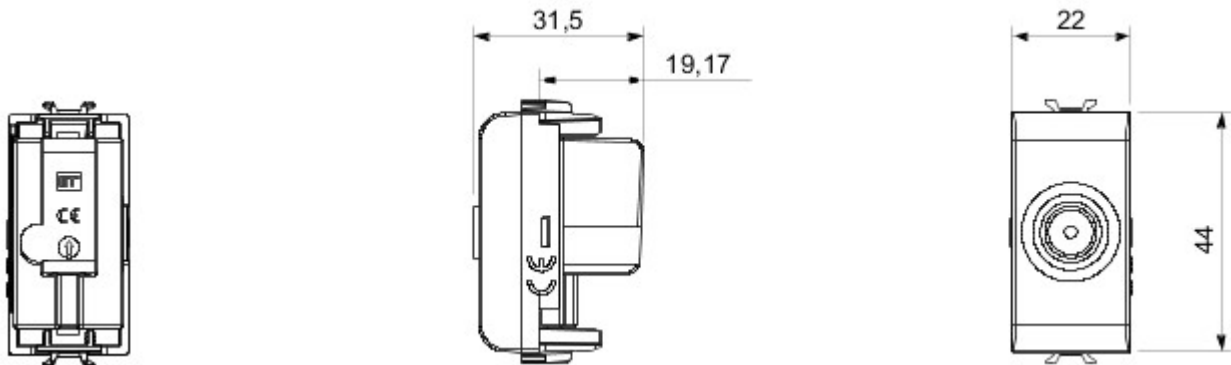

DIMENSIONAL

STANDARDS/APPROVALS

GEWISS S.p.A. Via A. Volta, 1
24069 Cenate Sotto - Bergamo - Italy
tel. +39 035 94 61 11 fax +39 035 94 69 09

www.gewiss.com
sat@gewiss.com
Last update 30/04/2024

Data, measures, designs and pictures are shown only as informative purposes, and could be changed without previous notice