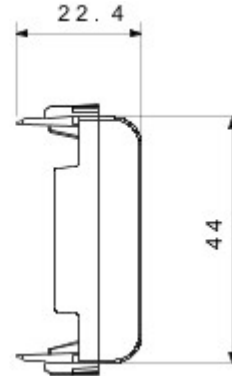

DIMENSIONAL