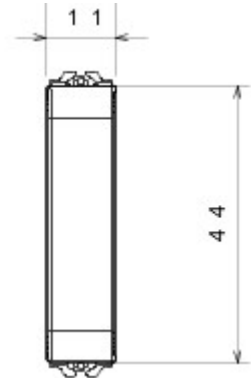

Wide range of control devices, sockets for power supply (conforming to national and international standards) signal pick-up, climate control, comfort management, technical alarm signalling and emergency lighting management. The ChoruSmart modular devices are available in five colours, glossy white, satin white, natural beige, satin black and lacquered titanium and in various sizes from 1/2, 1, 2 and 3 modules. Thanks to the mounting supports for rectangular, square and round boxes, endless combinations can be created with the ChoruSmart range of plates.

Categorie	Afdekkingsmodule	Kleur	Natural satin beige
Omschrijving	1/2 stel	Standaard	EN 60669-1
Thermospanning met kogel	125 °C	Gloeidraadproef	850 °C
Aantal modules	1/2	Materiaal	Technopolymeer
Electrocod	0100		

#### DIMENSIONAL