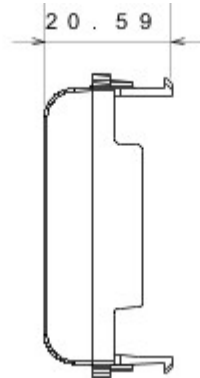

Wide range of control devices, sockets for power supply (conforming to national and international standards) signal pick-up, climate control, comfort management, technical alarm signalling and emergency lighting management. The ChoruSmart modular devices are available in five colours, glossy white, satin white, natural beige, satin black and lacquered titanium and in various sizes from 1/2, 1, 2 and 3 modules. Thanks to the mounting supports for rectangular, square and round boxes, endless combinations can be created with the ChoruSmart range of plates.

Categorie	Afdekkingsmodule	Kleur	Natural satin beige
Omschrijving	1/2 stel	Standaard	EN 60669-1
Thermospanning met kogel	125 °C	Gloeidraadproef	850 °C
Aantal modules	1/2	Materiaal	Technopolymeer
Electrocod	0100		

#### DIMENSIONAL