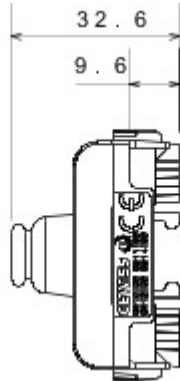

Wide range of control devices, sockets for power supply (conforming to national and international standards) signal pick-up, climate control, comfort management, technical alarm signalling and emergency lighting management. The ChoruSmart modular devices are available in five colours, glossy white, satin white, natural beige, satin black and lacquered titanium and in various sizes from 1/2, 1, 2 and 3 modules. Thanks to the mounting supports for rectangular, square and round boxes, endless combinations can be created with the ChoruSmart range of plates.

Categorie	Afdekkingsmodule met kabeluitgang	Kleur	Natural satin beige
Omschrijving	1 stel	Standaard	EN 60669-1
Thermospanning met kogel	125 °C	Gloeidraadproef	850 °C
Aantal modules	1	Materiaal	Technopolymeer
Electrocod	0100		

#### DIMENSIONAL