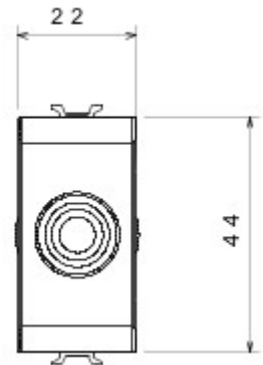

Wide range of control devices, sockets for power supply (conforming to national and international standards) signal pick-up, climate control, comfort management, technical alarm signalling and emergency lighting management. The ChoruSmart modular devices are available in five colours, glossy white, satin white, natural beige, satin black and lacquered titanium and in various sizes from 1/2, 1, 2 and 3 modules. Thanks to the mounting supports for rectangular, square and round boxes, endless combinations can be created with the ChoruSmart range of plates.

Categorie	Afdekkingsmodule met kabeluitgang	Kleur	Natural satin beige
Omschrijving	1 stel	Standaard	EN 60669-1
Thermospanning met kogel	125 °C	Gloeidraadproef	850 °C
Aantal modules	1	Materiaal	Technopolymeer
Electrocod	0100		

#### DIMENSIONAL