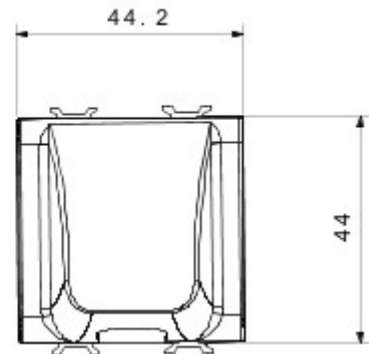

Wide range of control devices, sockets for power supply (conforming to national and international standards) signal pick-up, climate control, comfort management, technical alarm signalling and emergency lighting management. The ChoruSmart modular devices are available in five colours, glossy white, satin white, natural beige, satin black and lacquered titanium and in various sizes from 1/2, 1, 2 and 3 modules. Thanks to the mounting supports for rectangular, square and round boxes, endless combinations can be created with the ChoruSmart range of plates.

Categorie	Afdekkingsmodule met kabeluitgang	Kleur	Natural satin beige
Omschrijving	2 stellen	Standaard	EN 60669-1
Thermospanning met kogel	125 °C	Gloeidraadproef	850 °C
Aantal modules	2	Materiaal	Technopolymeer
Electrocod	0100		

#### DIMENSIONAL