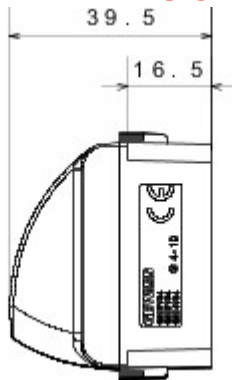

Wide range of control devices, sockets for power supply (conforming to national and international standards) signal pick-up, climate control, comfort management, technical alarm signalling and emergency lighting management. The ChoruSmart modular devices are available in five colours, glossy white, satin white, natural beige, satin black and lacquered titanium and in various sizes from 1/2, 1, 2 and 3 modules. Thanks to the mounting supports for rectangular, square and round boxes, endless combinations can be created with the ChoruSmart range of plates.

Categorie	Afdekkingsmodule met kabeluitgang	Kleur	Natural satin beige
Omschrijving	2 stellen	Standaard	EN 60669-1
Thermospanning met kogel	125 °C	Gloeidraadproef	850 °C
Aantal modules	2	Materiaal	Technopolymeer
Electrocod	0100		

#### DIMENSIONAL