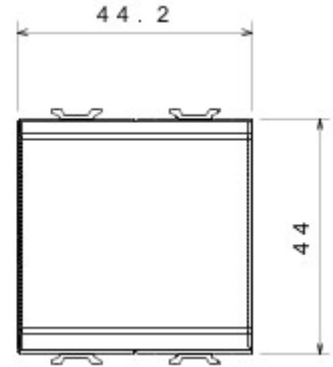

DIMENSIONAL

TECHNICAL SYMBOLOGY

STANDARDS/APPROVALS