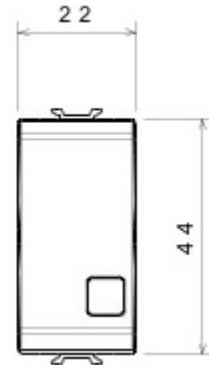

Wide range of control devices, sockets for power supply (conforming to national and international standards) signal pick-up, climate control, comfort management, technical alarm signalling and emergency lighting management. The ChoruSmart modular devices are available in five colours, glossy white, satin white, natural beige, satin black and lacquered titanium and in various sizes from 1/2, 1, 2 and 3 modules. Thanks to the mounting supports for rectangular, square and round boxes, endless combinations can be created with the ChoruSmart range of plates.

### DIMENSIONAL