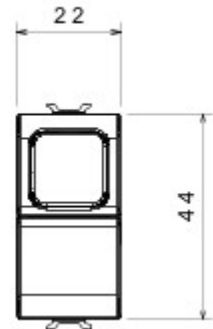

DIMENSIONAL