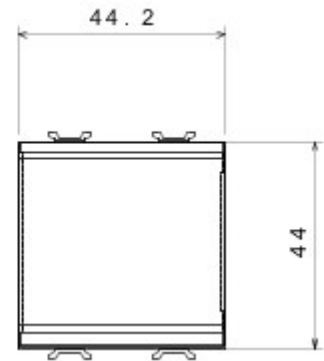

DIMENSIONAL

TECHNICAL SYMBOLOGY

STANDARDS/APPROVALS