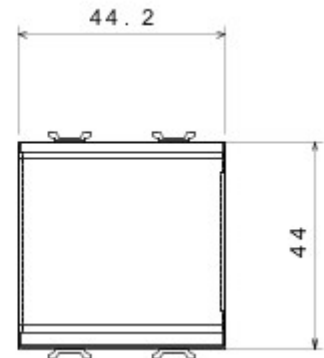

DIMENSIONAL

TECHNICAL SYMBOLOGY

STANDARDS/APPROVALS