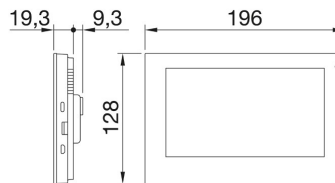

7" touch panel, suitable for the management and supervision of all functions of the Gewiss Smart Home' system, with a dedicated intuitive graphic interface, integrated through Smart Gateway. The panel also performs the internal IP video entryphone station functions, based on SIP standard, compatible with the IP video entryphone system of 2N. The installation is wall mounted.

Omschrijving	Aanraakpaneel	Kleur	Wit
Scherm	7"	Resolution	1024x600
Contrast	800:1	Brightness (cd/m2)	340
Camera resolution	2 megapixel (FF)	Video compression	H.264
Audio interfaces	1 microphone, 2 speakers	Audio compression	G.711
Voedings- spanning	12-24 Vdc / PoE	Voeding ingangen	13 VA
Radio connections Standaard	Wi-Fi (IEEE 802.11 a/b/g/n - 2.4GHz/5GHz) 2014/53/UE, RoHS 2011/65/EU	Interfaces	micro-USB, micro-SD, RJ45
Afmetingen LxHxD (mm)	196x128x19	IP- graad	IP20
Opslagtemperatuur	-25 ÷ +55 °C	Bedrijfs- temperatuur	-5 ÷ +45 °C
		Electrocod	3800

## DIMENSIONAL