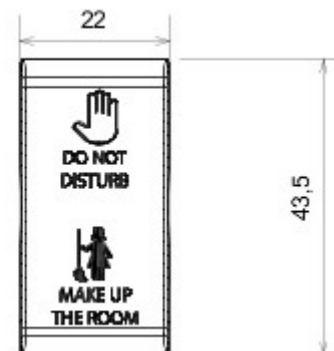

Wide range of control devices, sockets for power supply (conforming to national and international standards) signal pick-up, climate control, comfort management, technical alarm signalling and emergency lighting management. The ChoruSmart modular devices are available in five colours, glossy white, satin white, natural beige, satin black and lacquered titanium and in various sizes from 1/2, 1, 2 and 3 modules. Thanks to the mounting supports for rectangular, square and round boxes, endless combinations can be created with the ChoruSmart range of plates.

Categorie	Vervangbare knop	Knop	Neutraal
Symbol	DND+MUR	Kleur	Satin White
Standaard	EN 60669-1	Thermospanning met kogel	125 °C
Gloedraadproef	850 °C	Aantal modules	1
Electrocod	140		

DIMENSIONAL

TECHNICAL SYMBOLOGY