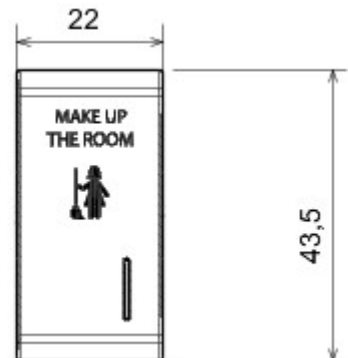

Wide range of control devices, sockets for power supply (conforming to national and international standards) signal pick-up, climate control, comfort management, technical alarm signalling and emergency lighting management. The ChoruSmart modular devices are available in five colours, glossy white, satin white, natural beige, satin black and lacquered titanium and in various sizes from 1/2, 1, 2 and 3 modules. Thanks to the mounting supports for rectangular, square and round boxes, endless combinations can be created with the ChoruSmart range of plates.

Categorie	Vervangbare knop	Knop	Met diffuser
Symbol	MUR	Kleur	Satin White
Standaard	EN 60669-1	Thermospanning met kogel	125 °C
Gloedraadproef	850 °C	Aantal modules	1
Electrocod	140		

DIMENSIONAL

TECHNICAL SYMBOLOGY