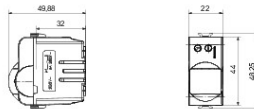

DIMENSIONAL