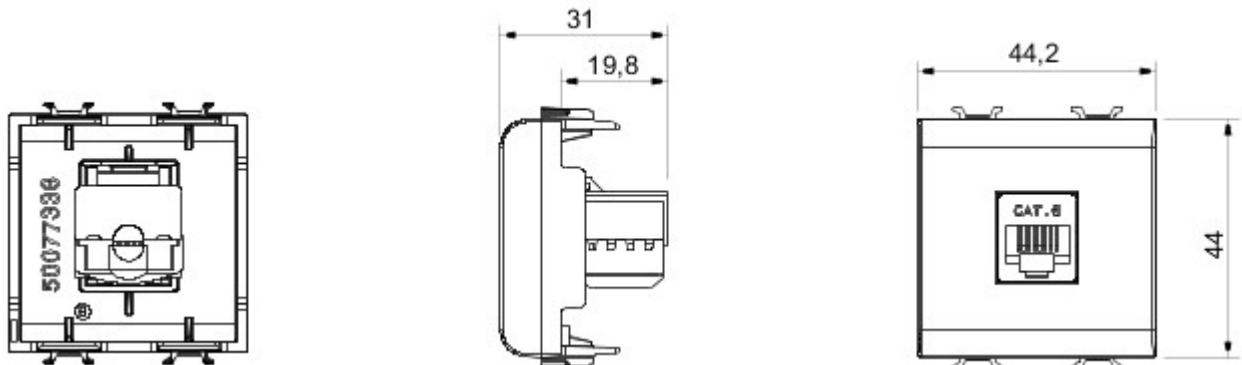

DIMENSIONAL

STANDARDS/APPROVALS

GEWISS S.p.A. Via A. Volta, 1
24069 Cenate Sotto - Bergamo - Italy
tel. +39 035 94 61 11 fax +39 035 94 69 09

www.gewiss.com
sat@gewiss.com
Last update 26/04/2024

Data, measures, designs and pictures are shown only as informative purposes, and could be changed without previous notice