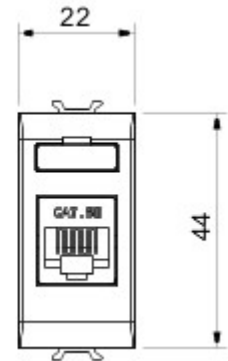

Wide range of control devices, sockets for power supply (conforming to national and international standards) signal pick-up, climate control, comfort management, technical alarm signalling and emergency lighting management. The ChoruSmart modular devices are available in five colours, glossy white, satin white, natural beige, satin black and lacquered titanium and in various sizes from 1/2, 1, 2 and 3 modules. Thanks to the mounting supports for rectangular, square and round boxes, endless combinations can be created with the ChoruSmart range of plates.

Categorie	Data-aansluiting	Omschrijving	RJ45
Kleur	Satin White	Gebruik categorie	5e
Kabels	UTP	Verbinding	Zonder gereedschap
Aantal paar	4	Standaard	EN 60603-7-2
Aantal modules	1	Electrocod	3722
Materiaal	Technopolymeer		

### DIMENSIONAL