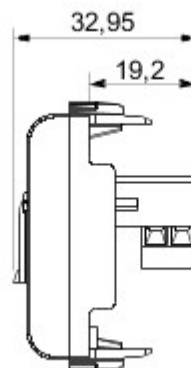

Wide range of control devices, sockets for power supply (conforming to national and international standards) signal pick-up, climate control, comfort management, technical alarm signalling and emergency lighting management. The ChoruSmart modular devices are available in five colours, glossy white, satin white, natural beige, satin black and lacquered titanium and in various sizes from 1/2, 1, 2 and 3 modules. Thanks to the mounting supports for rectangular, square and round boxes, endless combinations can be created with the ChoruSmart range of plates.

Categorie	Telefooncontactdoos	Omschrijving	RJ11
Kleur	Satin White	Verbinding	Schroefklemmen
Aantal modules	2	Electrocod	3721
Materiaal	Technopolymeer		

DIMENSIONAL

STANDARDS/APPROVALS

GEWISS S.p.A. Via A. Volta, 1
24069 Cenate Sotto - Bergamo - Italy
tel. +39 035 94 61 11 fax +39 035 94 69 09