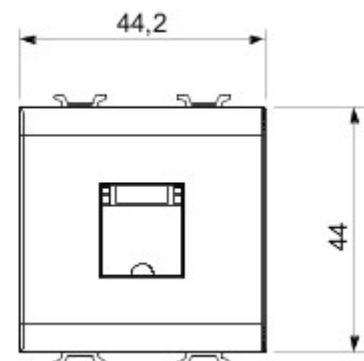

Wide range of control devices, sockets for power supply (conforming to national and international standards) signal pick-up, climate control, comfort management, technical alarm signalling and emergency lighting management. The ChoruSmart modular devices are available in five colours, glossy white, satin white, natural beige, satin black and lacquered titanium and in various sizes from 1/2, 1, 2 and 3 modules. Thanks to the mounting supports for rectangular, square and round boxes, endless combinations can be created with the ChoruSmart range of plates.

Categorie	Telefooncontactdoos	Omschrijving	RJ11
Kleur	Satin White	Verbinding	Schroefklemmen
Aantal modules	2	Electrocod	3721
Materiaal	Technopolymeer		

DIMENSIONAL

STANDARDS/APPROVALS

GEWISS S.p.A. Via A. Volta, 1
24069 Cenate Sotto - Bergamo - Italy
tel. +39 035 94 61 11 fax +39 035 94 69 09