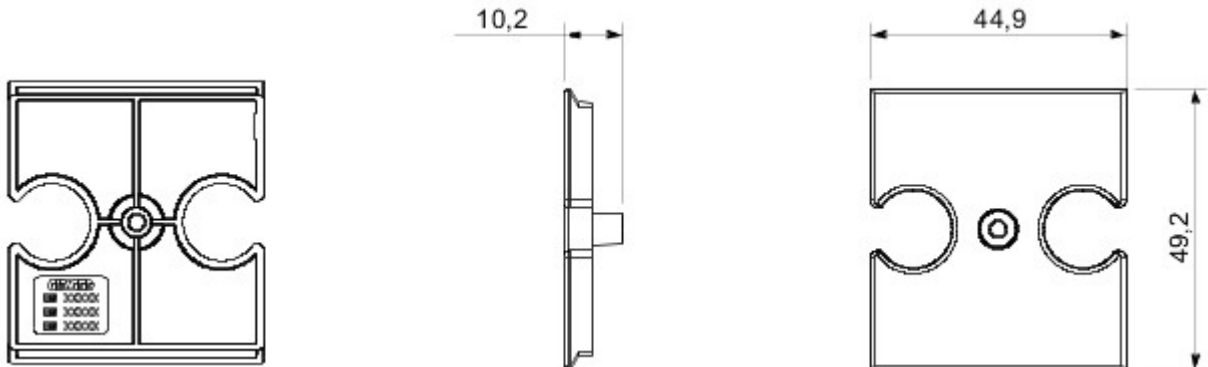

Wide range of control devices, sockets for power supply (conforming to national and international standards) signal pick-up, climate control, comfort management, technical alarm signalling and emergency lighting management. The ChoruSmart modular devices are available in five colours, glossy white, satin white, natural beige, satin black and lacquered titanium and in various sizes from 1/2, 1, 2 and 3 modules. Thanks to the mounting supports for rectangular, square and round boxes, endless combinations can be created with the ChoruSmart range of plates.

Omschrijving	Voor TV/R-SAT-basis	Kleur	Satin White
Eigenschappen	Kap voor antenneaansluiting	Aantal gaten	2
Electrocod	0122	Materiaal	Technopolymeer

DIMENSIONAL

STANDARDS/APPROVALS

GEWISS S.p.A. Via A. Volta, 1
24069 Cenate Sotto - Bergamo - Italy
tel. +39 035 94 61 11 fax +39 035 94 69 09