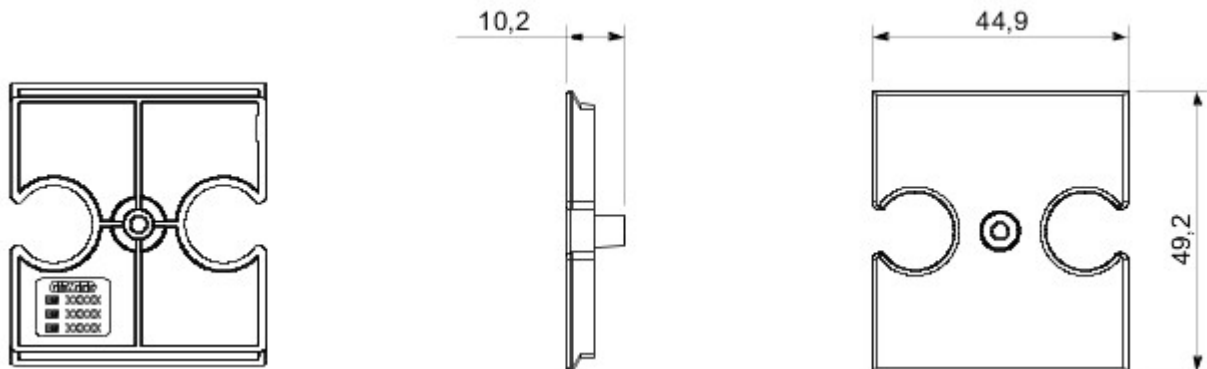

Wide range of control devices, sockets for power supply (conforming to national and international standards) signal pick-up, climate control, comfort management, technical alarm signalling and emergency lighting management. The ChoruSmart modular devices are available in five colours, glossy white, satin white, natural beige, satin black and lacquered titanium and in various sizes from 1/2, 1, 2 and 3 modules. Thanks to the mounting supports for rectangular, square and round boxes, endless combinations can be created with the ChoruSmart range of plates.

Omschrijving	Voor TV-R-basis	Kleur	Satin White
Eigenschappen	Kap voor antenneaansluiting	Aantal gaten	2
Electrocod	0122	Materiaal	Technopolymeer

DIMENSIONAL

STANDARDS/APPROVALS

GEWISS S.p.A. Via A. Volta, 1
24069 Cenate Sotto - Bergamo - Italy
tel. +39 035 94 61 11 fax +39 035 94 69 09