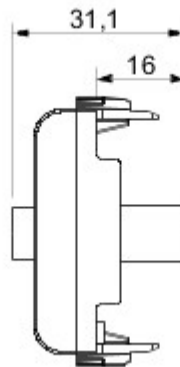

DIMENSIONAL

STANDARDS/APPROVALS

GEWISS S.p.A. Via A. Volta, 1
24069 Cenate Sotto - Bergamo - Italy
tel. +39 035 94 61 11 fax +39 035 94 69 09

www.gewiss.com
sat@gewiss.com
Last update 19/04/2024

Data, measures, designs and pictures are shown only as informative purposes, and could be changed without previous notice