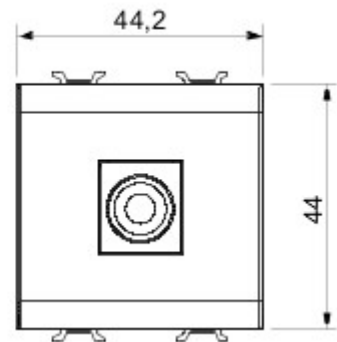

Wide range of control devices, sockets for power supply (conforming to national and international standards) signal pick-up, climate control, comfort management, technical alarm signalling and emergency lighting management. The ChoruSmart modular devices are available in five colours, glossy white, satin white, natural beige, satin black and lacquered titanium and in various sizes from 1/2, 1, 2 and 3 modules. Thanks to the mounting supports for rectangular, square and round boxes, endless combinations can be created with the ChoruSmart range of plates.

Categorie	TV/SAT-contactdoos	Omschrijving	Direct
Kleur	Satin White	Verzwakking	0 dB
Frequentie	5-2400 MHz	Plaat	Klasse A
Voor connector type	F-vrouwelijk	Standaard	IEC 61169-24
Aantal modules	2	Cable fixing	Drukbediend
Case	Plastic material body	Electrocod	0131
Materiaal	Technopolymeer		

DIMENSIONAL

STANDARDS/APPROVALS

GEWISS S.p.A. Via A. Volta, 1
24069 Cenate Sotto - Bergamo - Italy
tel. +39 035 94 61 11 fax +39 035 94 69 09

www.gewiss.com
sat@gewiss.com
Last update 19/04/2024

Data, measures, designs and pictures are shown only as informative purposes, and could be changed without previous notice