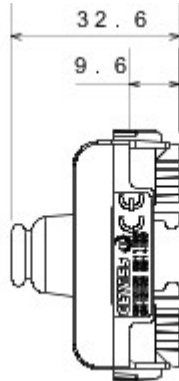

DIMENSIONAL