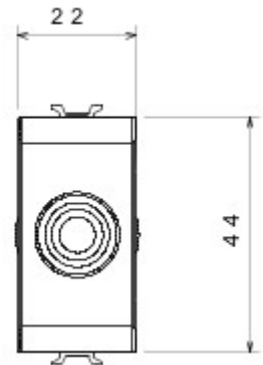

DIMENSIONAL

TECHNICAL SYMBOLOGY

STANDARDS/APPROVALS