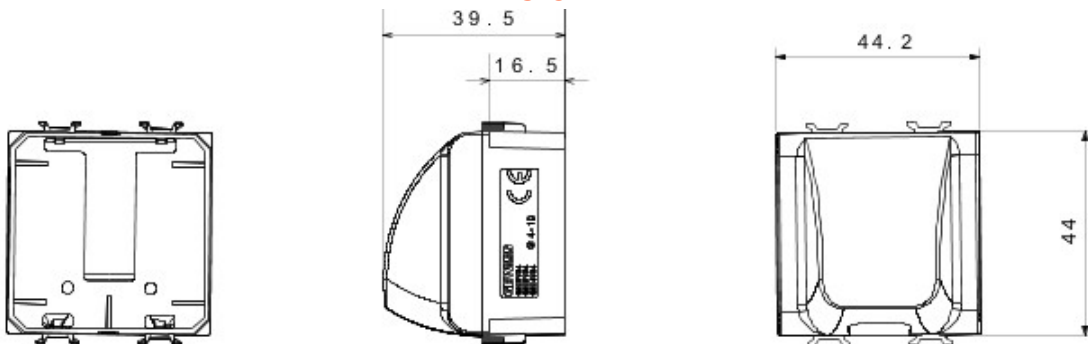

DIMENSIONAL

TECHNICAL SYMBOLOGY

STANDARDS/APPROVALS