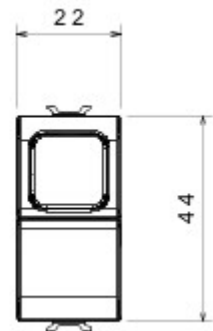

DIMENSIONAL