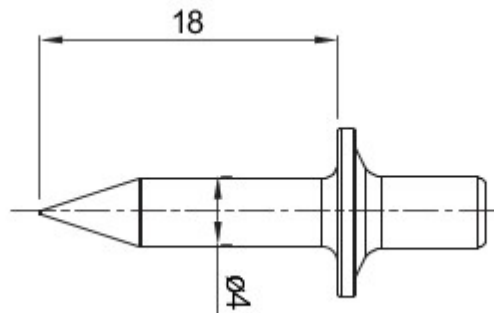

Omschrijving

Stalen pen - 18 mm Electrocod

215

DIMENSIONAL

GEWISS S.p.A. Via A. Volta, 1
24069 Cenate Sotto - Bergamo - Italy
tel. +39 035 94 61 11 fax +39 035 94 69 09

www.gewiss.com
sat@gewiss.com
Last update 20/04/2024

Data, measures, designs and pictures are shown only as informative purposes, and could be changed without previous notice