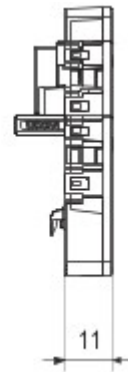

Draaischeidingschakelaars

70 RT HP is a complete offer of rotary isolator switches from 16 A to 160 A, available in boxes both in insulating material and metal, in control or emergency versions, compatible with the main applications for residential, tertiary and industrial contexts.
 DC versions for photovoltaic applications are also available from 16 A to 40 A in insulating box.
 The series is completed with versions for board from 16 A to 800 A and for DIN rail fixing from 16 A to 63 A, which can be equipped with auxiliary contacts.
 The devices have been designed to reduce wiring time, facilitate installation and guarantee the maximum safety and robustness even in the most demanding conditions.

Voor scheidingschakelaar	16 A - 25 A - 32 A - 40 A - 63 A - 80 A	Current in AC15 (230 V)	6
Type contact	1 NO + 1 NC	Current in AC15 (380 V)	3

DIMENSIONAL

STANDARDS/APPROVALS

GEWISS S.p.A. Via A. Volta, 1
 24069 Cenate Sotto - Bergamo - Italy
 tel. +39 035 94 61 11 fax +39 035 94 69 09