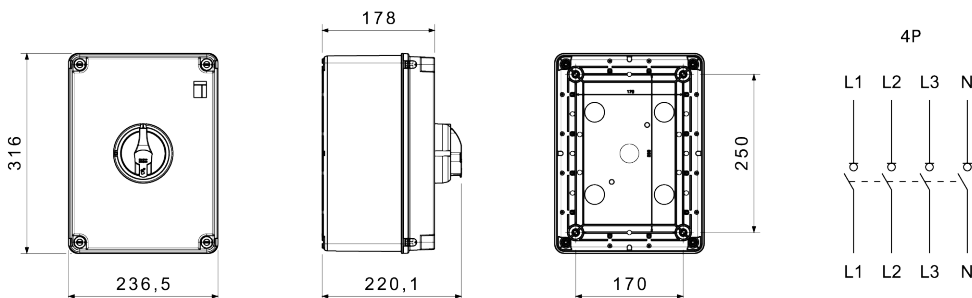

DIMENSIONS

SYMBOLE TECHNIQUE

IP

IK

IP66/IP67/IP69

IK08

NORMES ET HOMOLOGATIONS

GEWISS FRANCE SAS
ILIADE, 3 rue Christophe Colomb, 91300 Massy,
France
Tél : +33 (0) 1 64 86 80 80
Société soumise à la gestion et à la coordination de
Polifin S.p.A.

www.gewiss.com/fr/fr
gewiss-fr@gewiss.com
Dernière mise à jour 02/06/2026

Les caractéristiques, dimensions, dessins et images sont communiqués à titre purement informatif et peuvent faire l'objet de modification sans aucun préavis