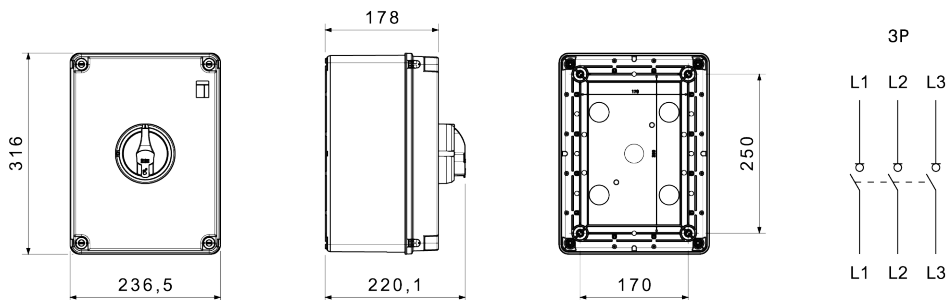

70 RT HP is a complete offer of rotary isolator switches from 16 A to 160 A, available in boxes both in insulating material and aluminium, in control or emergency versions, compatible with the main applications for residential, tertiary and industrial contexts.  
DC versions for photovoltaic applications are also available from 16 A to 40 A in insulating box.  
The series is completed with versions for board from 16 A to 1000 A and for DIN rail fixing from 16 A to 63 A, which can be equipped with auxiliary contacts.  
The devices have been designed to reduce wiring time, facilitate installation and guarantee the maximum safety and robustness even in the most demanding conditions.

### ELECTRICAL CHARACTERISTICS

ELECTRICAL CHARACTERISTICS		- Caractéristiques fonctionnelles	
Organe de coupure	Interrupteur-sectionneur rotatif	Versions	Boîtier en saillie
Courant nominal (A)	160	Matière	Isolant
Nombre de pôles	3P	Type	Pour coupure d'urgence
Tension nominale d'isolation Ui (Vac)	1000	Couleur poignée	Rouge
Courant en AC21A (415V)	160	Verrouillable	OUI (3 cadenas maxi. sur OFF)
Courant en AC22A (415V)	125	Indice de protection	IP66/IP67/IP69
Courant en AC23A (415V)	125	Résistance aux chocs	IK08
Conditional short circuit current Icc (415 V) (kA)	10	Protection contre les contacts indirects	Double isolation
Section des câbles	4-70 mm <sup>2</sup>	Température de fonctionnement	-25 +60 °C
<b>ACCESSORIES</b>		- Entrées de câble côté supérieur	
Type d'accessoire	Max. 4 contacts auxiliaires (2 par côté)	Entrées de câble côté inférieur	

### DIMENSIONS