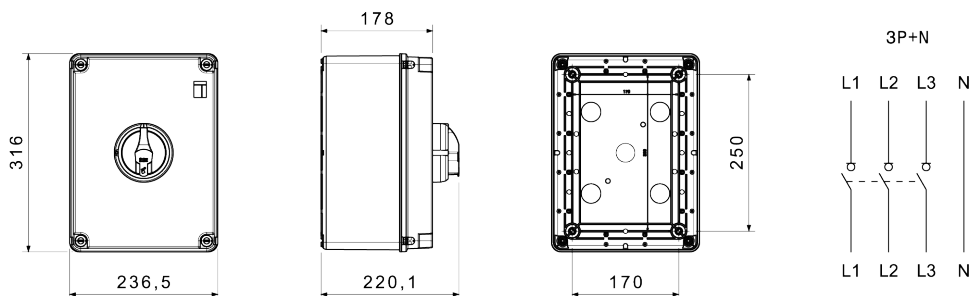

70 RT HP is a complete offer of rotary isolator switches from 16 A to 160 A, available in boxes both in insulating material and aluminium, in control or emergency versions, compatible with the main applications for residential, tertiary and industrial contexts.  
DC versions for photovoltaic applications are also available from 16 A to 40 A in insulating box.  
The series is completed with versions for board from 16 A to 1000 A and for DIN rail fixing from 16 A to 63 A, which can be equipped with auxiliary contacts.  
The devices have been designed to reduce wiring time, facilitate installation and guarantee the maximum safety and robustness even in the most demanding conditions.

### ELECTRICAL CHARACTERISTICS

ELECTRICAL CHARACTERISTICS		- Caractéristiques fonctionnelles	
Organe de coupure	Interrupteur-sectionneur rotatif	Versions	Boîtier en saillie
Courant nominal (A)	160	Matière	Isolant
Nombre de pôles	3P+N	Type	Pour coupure d'urgence
Tension nominale d'isolation Ui (Vac)	1000	Couleur poignée	Rouge
Courant en AC21A (415V)	160	Verrouillable	OUI (3 cadenas maxi. sur OFF)
Courant en AC22A (415V)	125	Indice de protection	IP66/IP67/IP69
Courant en AC23A (415V)	125	Résistance aux chocs	IK08
Conditional short circuit current Icc (415 V) (kA)	10	Protection contre les contacts indirects	Double isolation
Section des câbles	4-70 mm <sup>2</sup>	Température de fonctionnement	-25 +60 °C
<b>ACCESSORIES</b>		- Entrées de câble côté supérieur	
Type d'accessoire	Max. 4 contacts auxiliaires (2 par côté)	- Entrées de câble côté inférieur	

### DIMENSIONS