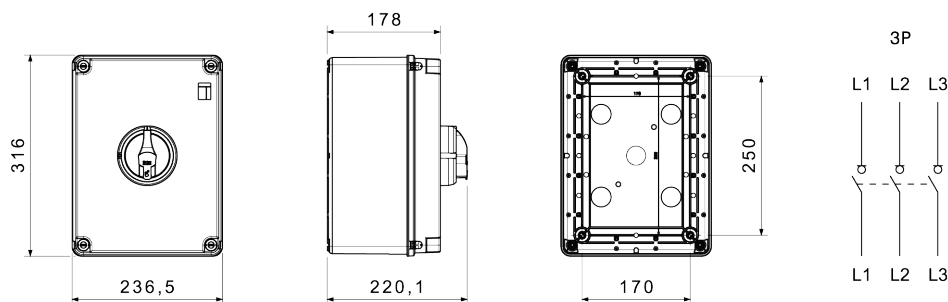

DIMENSIONS

SYMBOLE TECHNIQUE

IP

IK

IP66/IP67/IP69

IK08

NORMES ET HOMOLOGATIONS

GEWISS FRANCE SAS
ILIADE, 3 rue Christophe Colomb, 91300 Massy,
France
Tél : +33 (0) 1 64 86 80 80
Société soumise à la gestion et à la coordination de
Polifin S.p.A.

www.gewiss.com/fr/fr
gewiss-fr@gewiss.com
Dernière mise à jour 02/06/2026

Les caractéristiques, dimensions, dessins et images sont communiqués à titre purement informatif et peuvent faire l'objet de modification sans aucun préavis