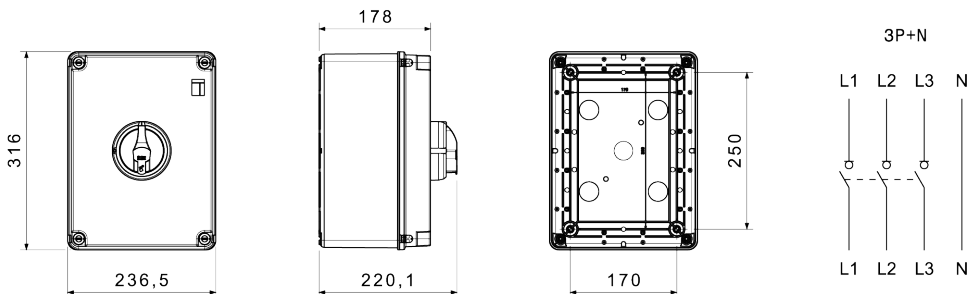

DIMENSIONS

SYMBOLE TECHNIQUE

IP

IK

IP66/IP67/IP69

IK08

NORMES ET HOMOLOGATIONS

GEWISS FRANCE SAS
ILIADE, 3 rue Christophe Colomb, 91300 Massy,
France
Tél : +33 (0) 1 64 86 80 80
Société soumise à la gestion et à la coordination de
Polifin S.p.A.

www.gewiss.com/fr/fr
gewiss-fr@gewiss.com
Dernière mise à jour 02/06/2026

Les caractéristiques, dimensions, dessins et images sont communiqués à titre purement informatif et peuvent faire l'objet de modification sans aucun préavis