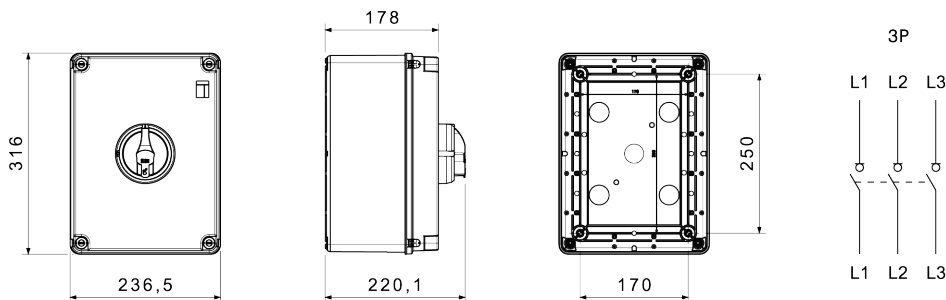

DIMENSIONS

SYMBOLE TECHNIQUE

IP

IK

IP66/IP67/IP69

IK08

NORMES ET HOMOLOGATIONS

GEWISS FRANCE SAS
ILIADÉ, 3 rue Christophe Colomb, 91300 Massy,
France
Tél : +33 (0) 1 64 86 80 80
Société soumise à la gestion et à la coordination de
Polifin S.p.A.

www.gewiss.com/fr/fr
gewiss-fr@gewiss.com
Dernière mise à jour 02/06/2026

Les caractéristiques, dimensions, dessins et images sont communiqués à titre purement informatif et peuvent faire l'objet de modification sans aucun préavis