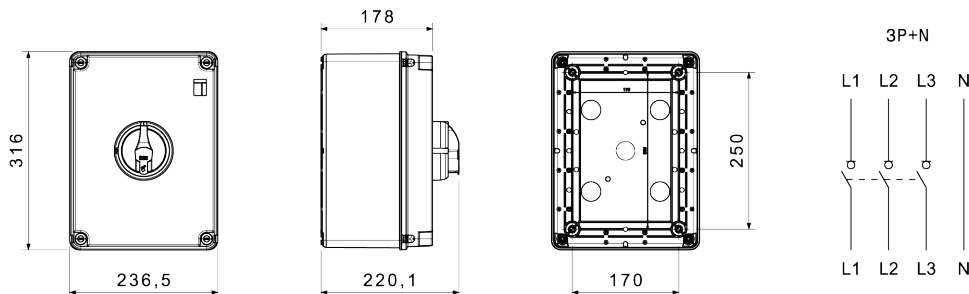

DIMENSIONS

SYMBOLE TECHNIQUE

IP

IK

IP66/IP67/IP69

IK08

NORMES ET HOMOLOGATIONS

GEWISS FRANCE SAS
ILIADE, 3 rue Christophe Colomb, 91300 Massy,
France
Tél : +33 (0) 1 64 86 80 80
Société soumise à la gestion et à la coordination de
Polifin S.p.A.

www.gewiss.com/fr/fr
gewiss-fr@gewiss.com
Dernière mise à jour 02/06/2026

Les caractéristiques, dimensions, dessins et images sont communiqués à titre purement informatif et peuvent faire l'objet de modification sans aucun préavis