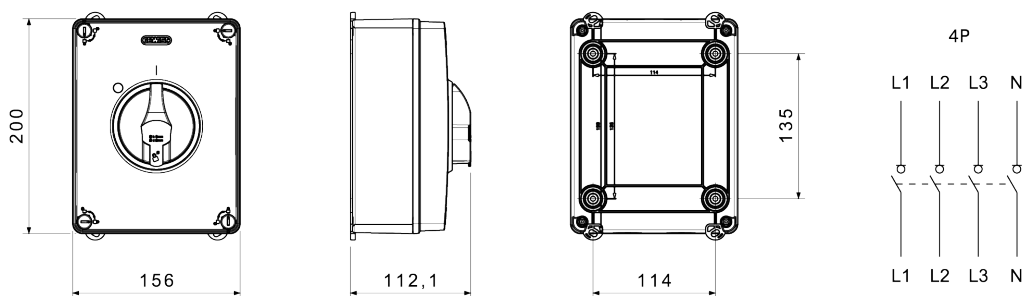

DIMENSIONS

SYMBOLE TECHNIQUE

IP

IK

IP66/IP67/IP69

IK08

NORMES ET HOMOLOGATIONS

GEWISS FRANCE SAS
ILIADÉ, 3 rue Christophe Colomb, 91300 Massy,
France
Tél : +33 (0) 1 64 86 80 80
Société soumise à la gestion et à la coordination de
Polifin S.p.A.

www.gewiss.com/fr/fr
gewiss-fr@gewiss.com
Dernière mise à jour 02/06/2026

Les caractéristiques, dimensions, dessins et images sont communiqués à titre purement informatif et peuvent faire l'objet de modification sans aucun préavis