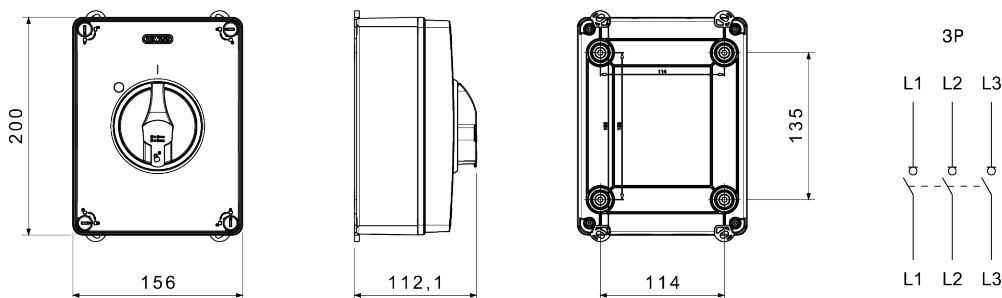

70 RT HP is a complete offer of rotary isolator switches from 16 A to 160 A, available in boxes both in insulating material and aluminium, in control or emergency versions, compatible with the main applications for residential, tertiary and industrial contexts.  
DC versions for photovoltaic applications are also available from 16 A to 40 A in insulating box.  
The series is completed with versions for board from 16 A to 1000 A and for DIN rail fixing from 16 A to 63 A, which can be equipped with auxiliary contacts.  
The devices have been designed to reduce wiring time, facilitate installation and guarantee the maximum safety and robustness even in the most demanding conditions.

ELECTRICAL CHARACTERISTICS		- Caractéristiques fonctionnelles	
Organe de coupure	Interrupteur-sectionneur rotatif	Versions	Boîtier en saillie
Courant nominal (A)	80	Matière	Isolant
Nombre de pôles	3P	Type	Pour coupure d'urgence
Tension nominale d'isolation Ui (Vac)	690	Couleur poignée	Rouge
Courant en AC21A (415V)	80	Verrouillable	OUI (3 cadenas maxi. sur OFF)
Courant en AC22A (415V)	80	Indice de protection	IP66/IP67/IP69
Courant en AC23A (415V)	80	Résistance aux chocs	IK08
Conditional short circuit current Icc (415 V) (kA)	6	Protection contre les contacts indirects	Double isolation
Section des câbles	2,5-25 mm <sup>2</sup>	Température de fonctionnement	-25 +60 °C
<b>ACCESSORIES</b>		- Entrées de câble côté supérieur 2 x M25/M32 knock-outs	
Type d'accessoire	Max. 2 contacts auxiliaires (1 par côté)	Entrées de câble côté inférieur 2 x M25/M32 knock-outs	

### DIMENSIONS