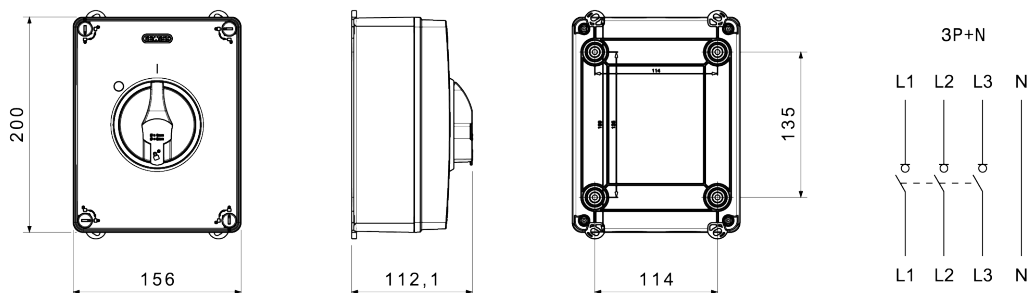

DIMENSIONS

SYMBOLE TECHNIQUE

IP

IK

IP66/IP67/IP69

IK08

NORMES ET HOMOLOGATIONS

GEWISS FRANCE SAS
ILIADÉ, 3 rue Christophe Colomb, 91300 Massy,
France
Tél : +33 (0) 1 64 86 80 80
Société soumise à la gestion et à la coordination de
Polifin S.p.A.

www.gewiss.com/fr/fr
gewiss-fr@gewiss.com
Dernière mise à jour 02/06/2026

Les caractéristiques, dimensions, dessins et images sont communiqués à titre purement informatif et peuvent faire l'objet de modification sans aucun préavis